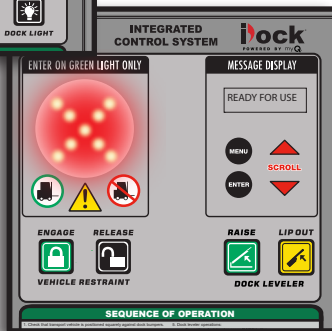

INTEGRATED CONTROLS

iDock Controls integrate your installed Poweramp dock levelers, vehicle restraints, and other dock accessories, as well as LiftMaster door operators. Interlocking equipment controls provides a sequence of operation for your dock equipment, improving safety and energy efficiency.

Boost Productivity | Simplify Maintenance
Prioritize Safety | Tighten Security

W194N11481 McCormick Dr. | Germantown, WI 53022
dlmdocks.com | sales@dlmdocks.com
800-643-5424

dlmdocks.com

Designed, Engineered, and Manufactured in the U.S.A.
© 2024 Systems, LLC/DLM
Consistent with our policy of continuing product improvement, we reserve the right to change product specifications without notice or obligation.

Value Engineered
Dock Levelers