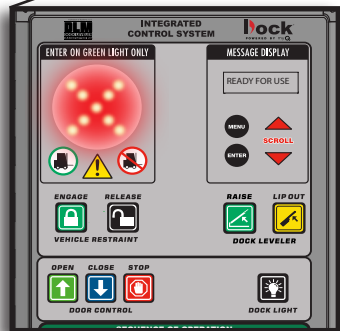

INTEGRATED CONTROLS

iDock Controls integrate your installed Poweramp dock levelers, vehicle restraints, and other dock accessories, as well as LiftMaster door operators. Interlocking equipment controls provides a sequence of operation for your dock equipment, improving safety and energy efficiency.

Boost Productivity | Simplify Maintenance
Prioritize Safety | Tighten Security

W194N11481 McCormick Dr. | Germantown, WI 53022
dlmdocks.com | sales@dlmdocks.com
800-643-5424

dlmdocks.com

Designed, Engineered, and Manufactured in the U.S.A.
© 2024 Systems, LLC/DLM
Consistent with our policy of continuing product improvement, we reserve the right to change product specifications without notice or obligation.

Value Engineered
Dock Levelers