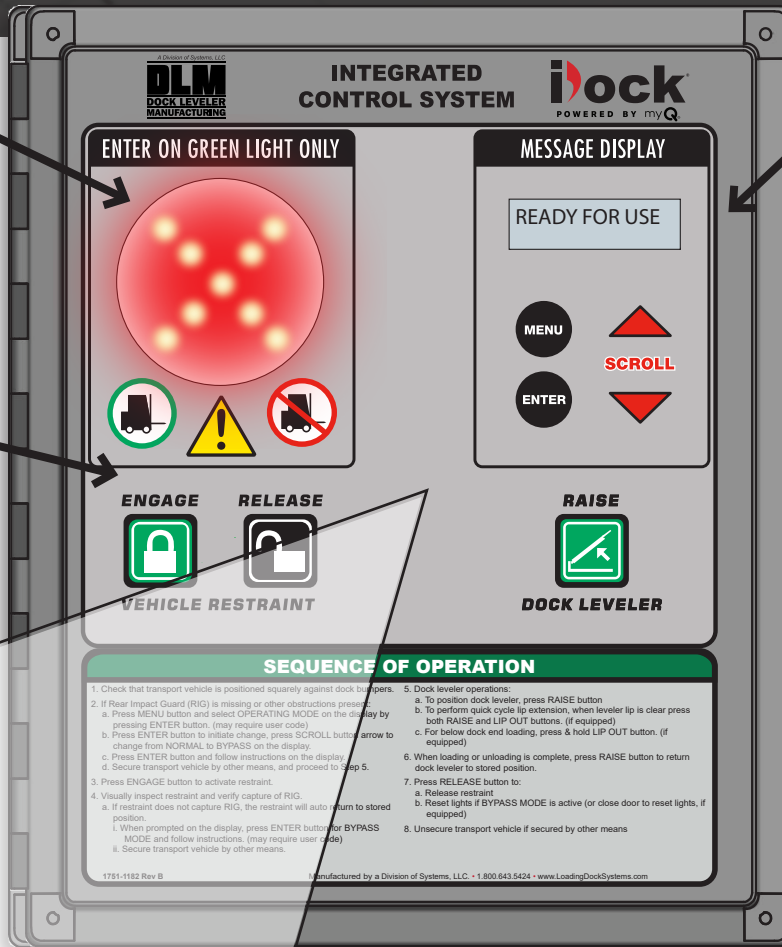

iDock Controls Dock Communication System

* Integrated controller shown with available options, restraint, leveler, door and emergency stop.

FEATURES

- Advanced controls of loading dock equipment
- Interactive message display with system information
- View equipment usage and maintenance history
- Raised dome button design for ease of use
- Fault code troubleshooting display and internal LED lights
- Integrated controls of all Poweramp dock equipment and dock door installed
- 3-color light communication system
- NEMA 4x enclosure
- Design and manufactured in the USA

Connect online
 with

Value Engineered
 Dock Levelers

ADVANCED 3-COLOR LIGHT COMMUNICATION

Compared to other standard green and red systems, iDock® Controls utilize an additional third amber light if a fault is detected or restraint is in bypass mode.

OPERATOR INTERFACE

Using membrane dome button technology, operators can clearly feel and hear when they press a button, confirming that the equipment will begin operation.

INTERACTIVE MESSAGE DISPLAY INCLUDES:

INTEGRATED CONTROLS

iDock Controls integrate your installed Poweramp dock levelers, vehicle restraints, and other dock accessories, as well as LiftMaster door operators. Interlocking equipment controls provides a sequence of operation for your dock equipment, improving safety and energy efficiency.